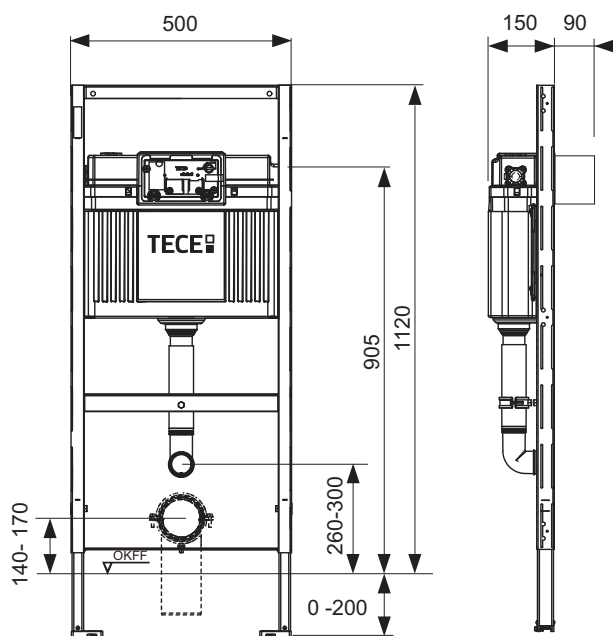

### Description:

Toilet module for attaching to TECEprofil section tubes or to install in metal or wooden post-and-beam walls and as pre-wall or corner module; also suitable for single block assembly.

Completely pre-assembled unit, consisting of:

Uni cistern for front actuation:

- Safety tank made from impact-resistant plastic
- Cistern fully pre-assembled and sealed
- Cistern connection with 1/2" inner thread
- 10 litre tank volume; 6 litre pre-set standard flush volume; option of setting a 4.5/7.5/9 litre flush at any time; 3 litre low-volume flush for dual-flush system. Remaining volume can be used for immediate cleaning flush
- Insulated against condensation water
- For TECE flush plates and toilet flush handle
- Can be set as a single or dual-flush cistern depending on the flush plate used
- Certified in accordance with DIN EN 14055
- Acoustic group 1 in accordance with DIN 4109
- Low-noise hydraulic filling valve

### Sales data:

Shorttext 1: TECEprofil toilet module w Uni cistern  
Shorttext 2: for ch. std. toilet, inst. ht. 1120 mm  
Commodity group: 905  
Product group: 2009050010  
Discount group: 3

---

### Dimensional drawings: