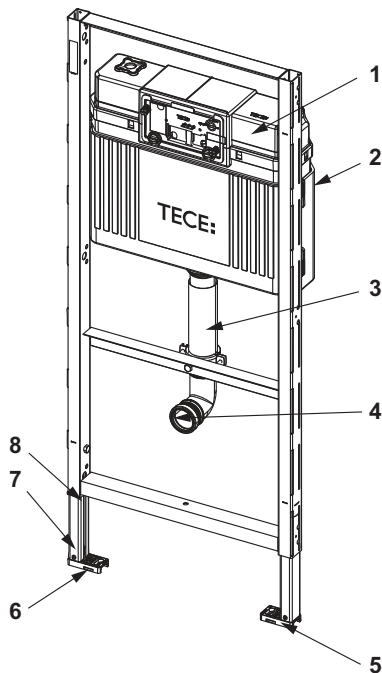

### Description:

Toilet module for attaching to TECEprofil section tubes or to install in metal or wooden post-and-beam walls and as pre-wall or corner module; also suitable for single block assembly.

Completely pre-assembled unit, consisting of:

### Dimensional drawings:

### Spare parts:

- |   |         |   |
|---|---------|---|
| 1 | 9820103 | Uni cistern 1120 mm                               |
| 2 | 9820040 | Assembly kit for cistern                          |
| 3 | 9820011 | Flush pipe with O-ring, length 269 mm             |
| 4 | 9820015 | Flush pipe seal                                   |
| 5 | 9820333 | Module foot with toggle right                     |
| 6 | 9820332 | Module foot with toggle left                      |
| 7 | 9820335 | C-section for module foot                         |
| 8 | 9820072 | Foot brake  |
| 9 | 9820400 | By-pack for toilet module for children's standing |