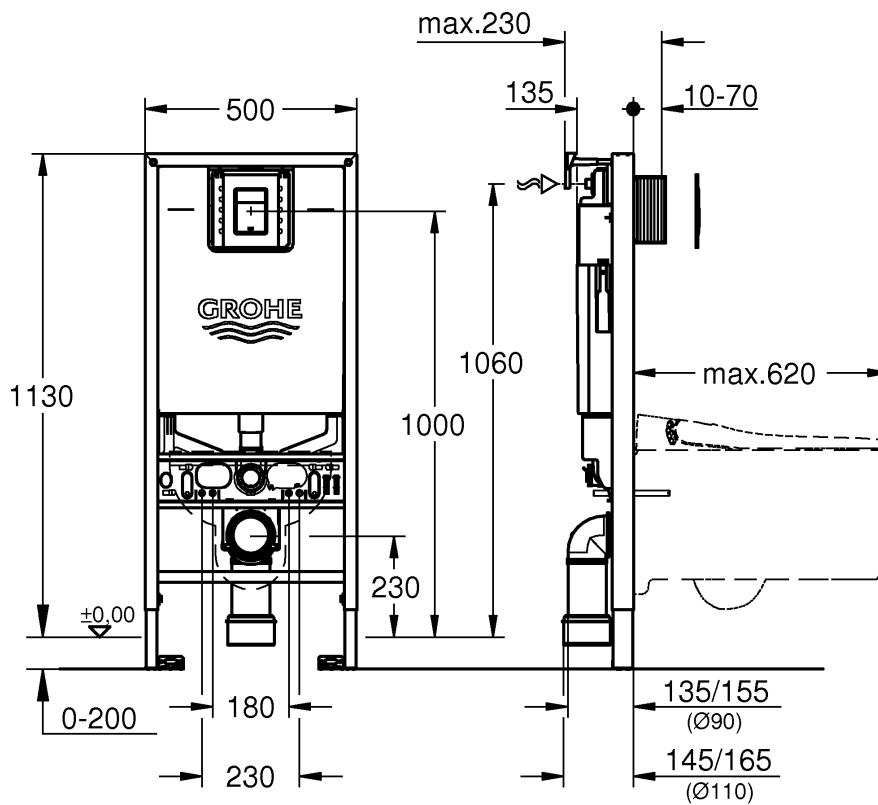

RAPID SLX

Made in Germany

99.1258.031/ÄM 244080/05.19

www.grohe.com

*Pure Freude
an Wasser*

2 - 4

2x12,5mm

5 - 6

2x12,5mm

2 - 4

2x12,5mm

A	B	C
50x50x0,6	50x40x2	300x620x24
75x50x0,6	75x40x2	

6

7

8

1a