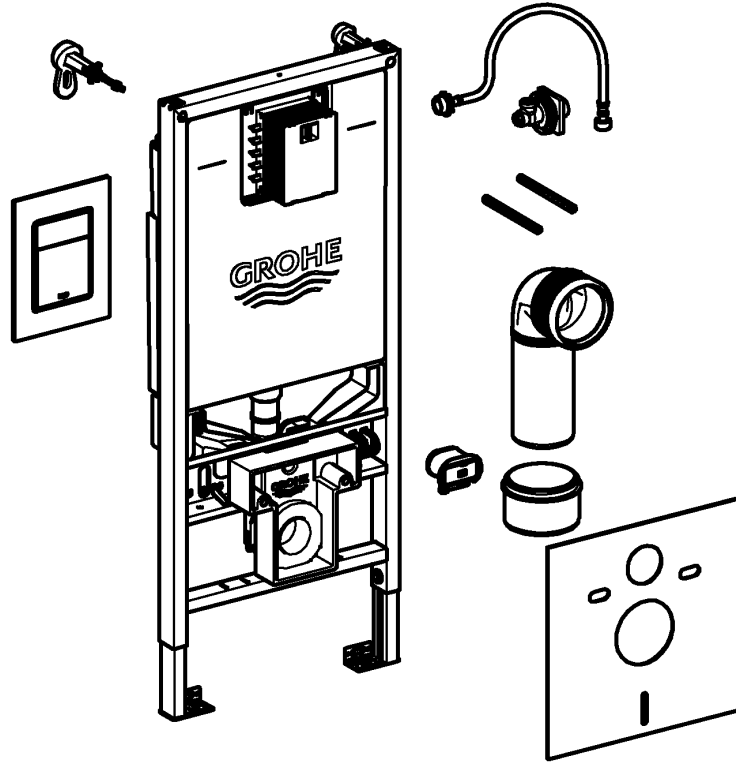

RAPID SLX

Made in Germany

99.1258.031/ÄM 244080/05.19

www.grohe.com

*Pure Freude
an Wasser*

2 - 4

2x12,5mm

5 - 6