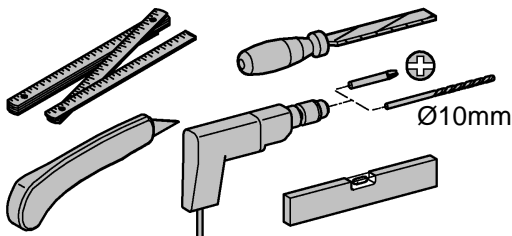

RAPID SLX

Made in Germany

99.1258.031/ÄM 244080/05.19

www.grohe.com

*Pure Freude
an Wasser*

2 - 4

2x12,5mm

5 - 6

2x12,5mm

2 - 4

2x12,5mm

A	B	C
50x50x0,6	50x40x2	300x620x24
75x50x0,6	75x40x2	

6

7

8

1a