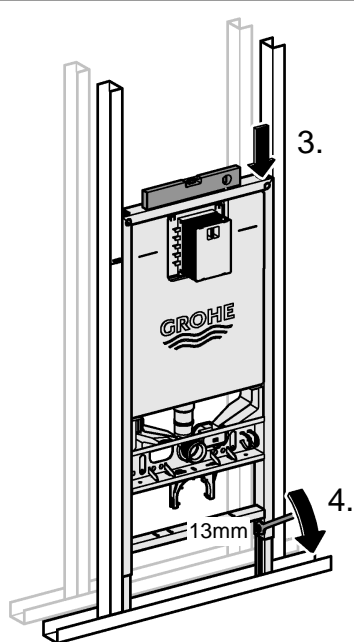

RAPID SLX

Made in Germany

99.1258.031/ÄM 244080/05.19

www.grohe.com

*Pure Freude
an Wasser*

2 - 4

2x12,5mm

5 - 6

2x12,5mm

2 - 4

2x12,5mm

A	B	C
50x50x0,6	50x40x2	300x620x24
75x50x0,6	75x40x2	

6

7

8

1a