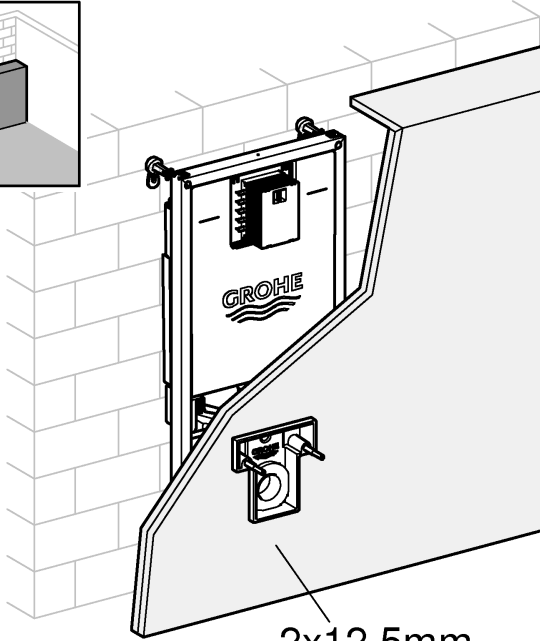

RAPID SLX

Made in Germany

99.1258.031/ÄM 244080/05.19

www.grohe.com

*Pure Freude
an Wasser*

2 - 4

2x12,5mm

5 - 6