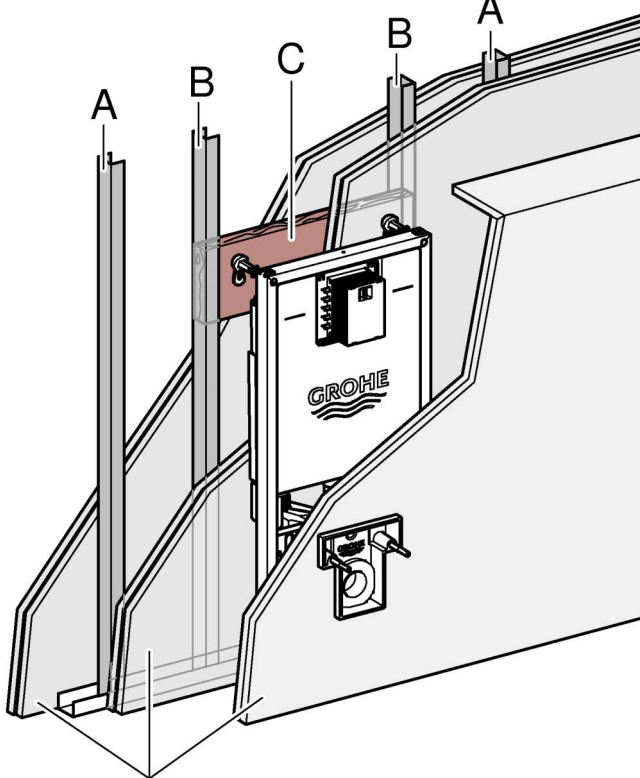

RAPID SLX

Made in Germany

99.1258.031/ÄM 244080/05.19

www.grohe.com

*Pure Freude
an Wasser*

2 - 4

2x12,5mm

5 - 6

2x12,5mm

2 - 4

2x12,5mm

A	B	C
50x50x0,6	50x40x2	300x620x24
75x50x0,6	75x40x2	

6

7

8

1a