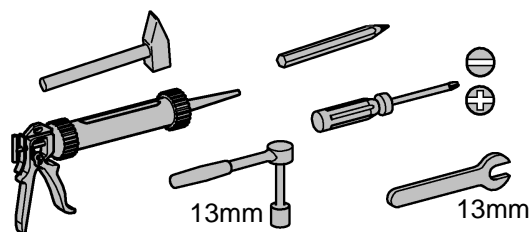

RAPID SLX

Made in Germany

99.1258.031/ÄM 244080/05.19

www.grohe.com

*Pure Freude
an Wasser*

2 - 4

2x12,5mm

5 - 6

2x12,5mm

2 - 4

2x12,5mm

A	B	C
50x50x0,6	50x40x2	300x620x24
75x50x0,6	75x40x2	

6

7

8

1a