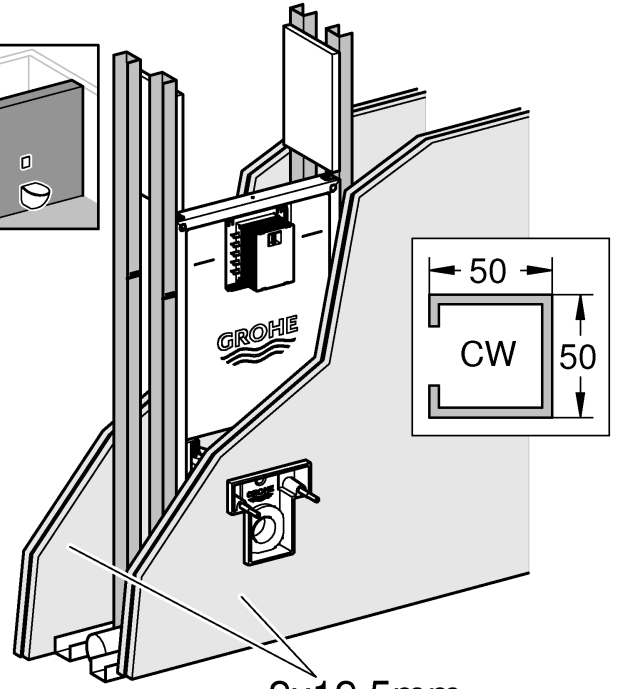

RAPID SLX

Made in Germany

99.1258.031/ÄM 244080/05.19

www.grohe.com

*Pure Freude
an Wasser*

2 - 4

2x12,5mm

5 - 6

2x12,5mm

2 - 4

2x12,5mm

A	B	C
50x50x0,6	50x40x2	300x620x24
75x50x0,6	75x40x2	

6

7

8

1a