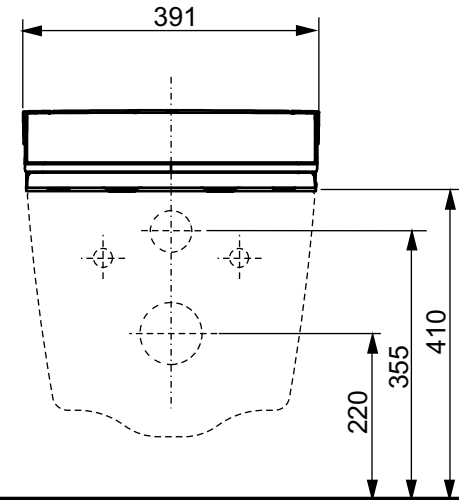

±0=OKFFB

TO BE COMBINED WITH:

1. SP WC, wall-hung, just to be used for the mentioned WASHLET™ CW522EY

Designation		TOTO	
WASHLET™ SW, incl. remote controller TCF803CG			
Altered		Scale	This drawing including the respective data may neither be duplicated nor modified nor altered without the consent of TOTO Europe GmbH. The usage of the data/technical drawings takes place at user's own risk and under exclusion of any liability of TOTO Europe GmbH and/or of the companies of the TOTO-Group. The indicated dimensions are not binding; products are subject to change.
		1:10	
		Signed	
		Date	21/02/2020