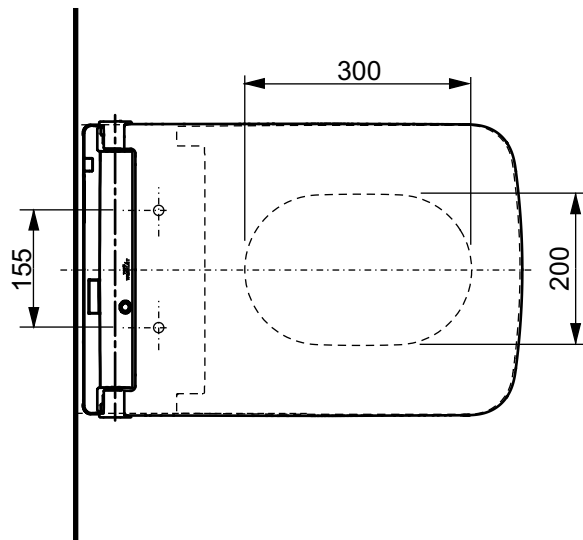

±0=OKFFB

TO BE COMBINED WITH:

1. SP WC, wall-hung, just to be used for the mentioned WASHLET™ CW522EY

Designation		TOTO	
WASHLET™ SW, incl. remote controller TCF803CG			
Altered		Scale	This drawing including the respective data may neither be duplicated nor modified nor altered without the consent of TOTO Europe GmbH. The usage of the data/technical drawings takes place at user's own risk and under exclusion of any liability of TOTO Europe GmbH and/or of the companies of the TOTO-Group. The indicated dimensions are not binding; products are subject to change.
		1:10	
		Signed	
		Date	21/02/2020