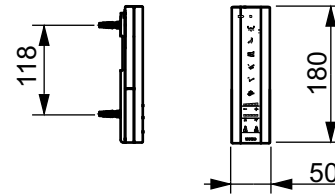

±0=OKFFB

TO BE COMBINED WITH:

1. SP WC, wall-hung, just to be used for the mentioned WASHLET™ CW522EY

Designation		TOTO	
WASHLET™ SW, incl. remote controller TCF803CG			
Altered		Scale	This drawing including the respective data may neither be duplicated nor modified nor altered without the consent of TOTO Europe GmbH. The usage of the data/technical drawings takes place at user's own risk and under exclusion of any liability of TOTO Europe GmbH and/or of the companies of the TOTO-Group. The indicated dimensions are not binding; products are subject to change.
		1:10	
		Signed	
		Date	21/02/2020