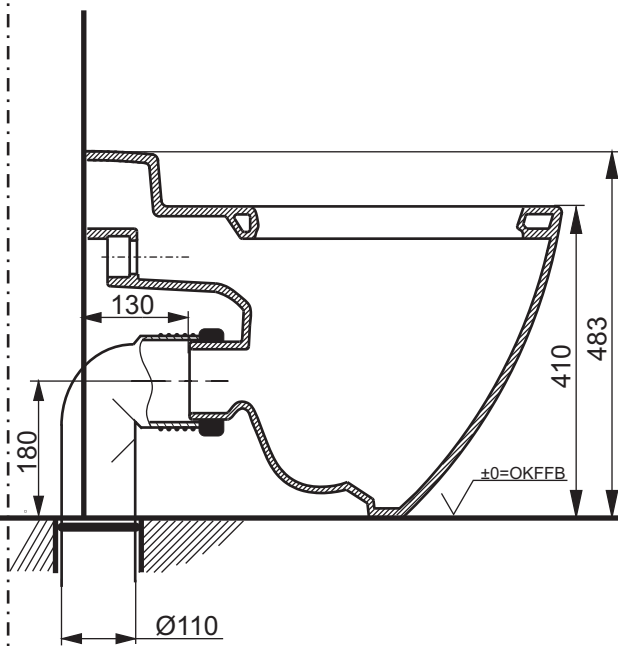

A. Floor connection - P trap

B. Floor connection - 90° trap

C. Wall connection

Designation
NC SERIES
 WC back-to-wall, washdown
 CW763Y

TOTO

| | | | |
|---------|--|--------|------------|
| Altered | | Scale | 1:10 |
| | | | |
| | | Signed | T.G. |
| | | Date | 10/09/2013 |

This drawing including the respective data may neither be duplicated nor modified nor altered without the consent of TOTO Europe GmbH. The usage of the data/technical drawings takes place at user's own risk and under exclusion of any liability of TOTO Europe GmbH and/or of the companies of the TOTO-Group. The indicated dimensions are not binding; products are subject to change.