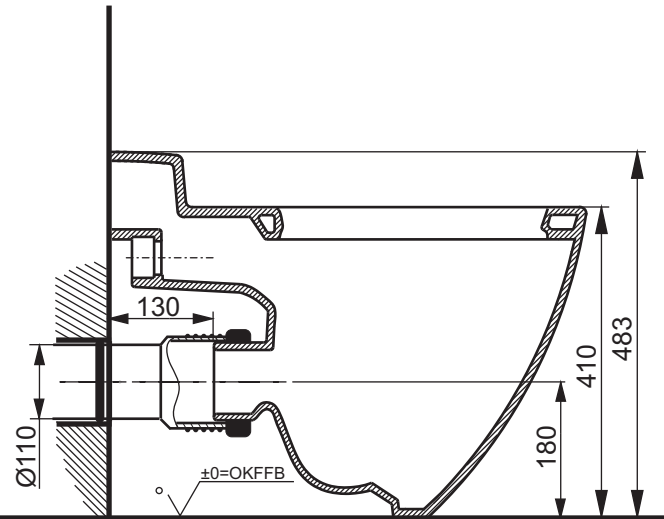

A. Floor connection - P trap

B. Floor connection - 90° trap

C. Wall connection

Designation
NC SERIES
 WC back-to-wall, washdown
 CW763Y

TOTO

| | | | |
|---------|--|--------|------------|
| Altered | | Scale | 1:10 |
| | | | |
| | | Signed | T.G. |
| | | Date | 10/09/2013 |

This drawing including the respective data may neither be duplicated nor modified nor altered without the consent of TOTO Europe GmbH. The usage of the data/technical drawings takes place at user's own risk and under exclusion of any liability of TOTO Europe GmbH and/or of the companies of the TOTO-Group. The indicated dimensions are not binding; products are subject to change.