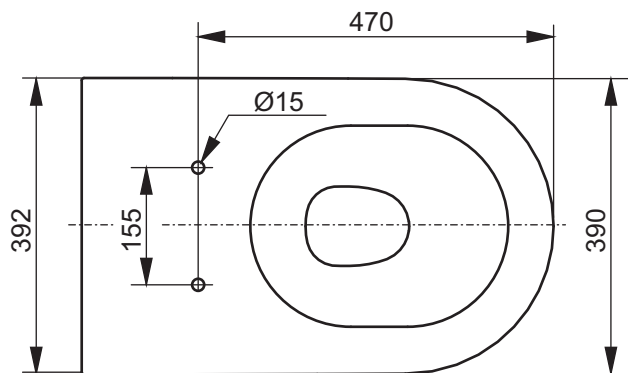

A. Floor connection - P trap

B. Floor connection - 90° trap

C. Wall connection

Designation
NC SERIES
 WC back-to-wall, washdown
 CW763Y

TOTO

| | | | |
|---------|--|--------|------------|
| Altered | | Scale | 1:10 |
| | | | |
| | | Signed | T.G. |
| | | Date | 10/09/2013 |

This drawing including the respective data may neither be duplicated nor modified nor altered without the consent of TOTO Europe GmbH. The usage of the data/technical drawings takes place at user's own risk and under exclusion of any liability of TOTO Europe GmbH and/or of the companies of the TOTO-Group. The indicated dimensions are not binding; products are subject to change.